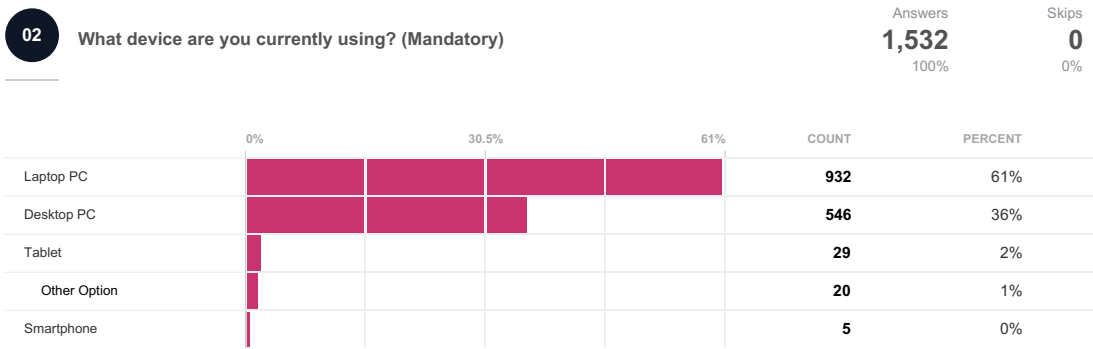

## Responses

05

What do you think are (or will be) the most common use scenarios when it comes to Windows 11's Copilot?

Answers  
931  
61%

Skips  
601  
39%

06

Would you be more likely to upgrade or migrate to Windows 11 knowing that it's the only operating system that supports Copilot?