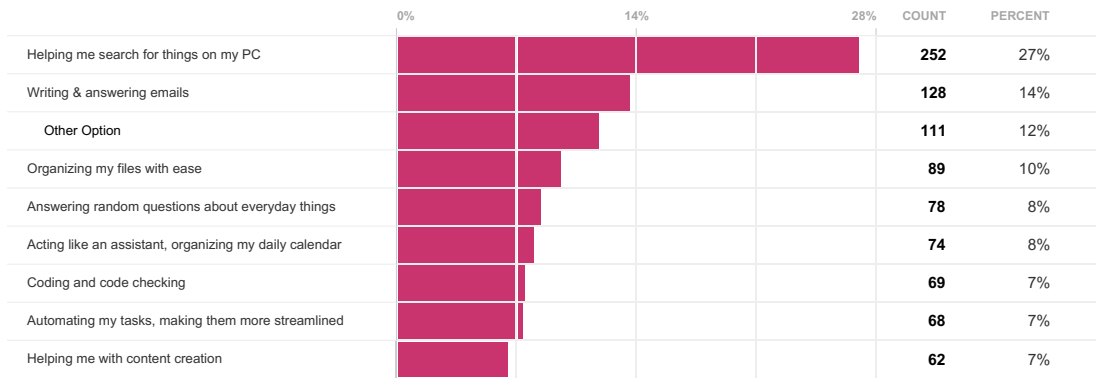

## Responses

05

What do you think are (or will be) the most common use scenarios when it comes to Windows 11's Copilot?

Answers  
931  
61%

Skips  
601  
39%

06

Would you be more likely to upgrade or migrate to Windows 11 knowing that it's the only operating system that supports Copilot?