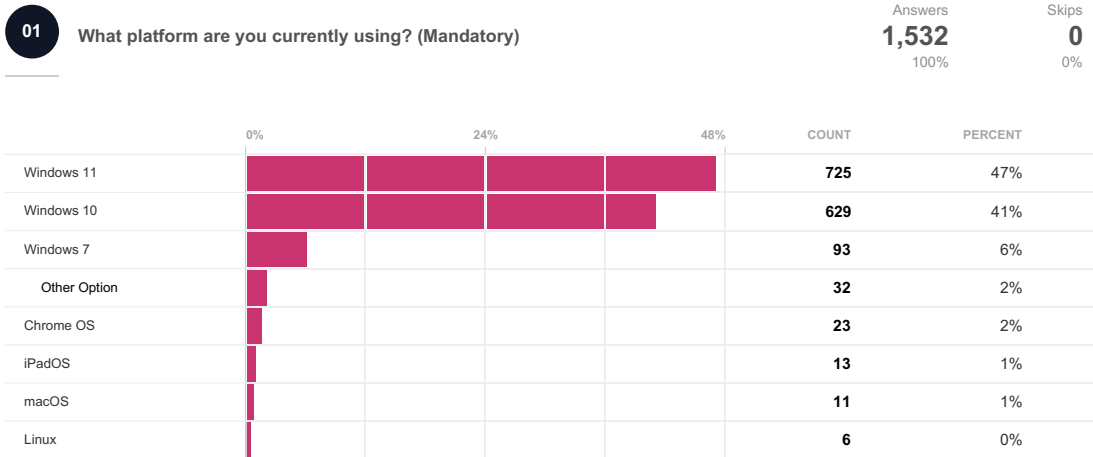

## Responses

05

What do you think are (or will be) the most common use scenarios when it comes to Windows 11's Copilot?

Answers  
931  
61%

Skips  
601  
39%

06

Would you be more likely to upgrade or migrate to Windows 11 knowing that it's the only operating system that supports Copilot?