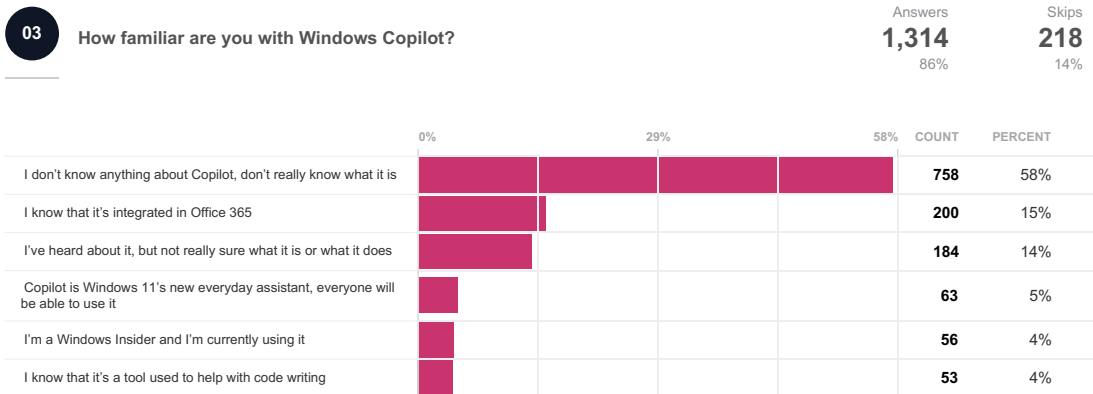

## Responses

05

What do you think are (or will be) the most common use scenarios when it comes to Windows 11's Copilot?

Answers  
931  
61%

Skips  
601  
39%

06

Would you be more likely to upgrade or migrate to Windows 11 knowing that it's the only operating system that supports Copilot?