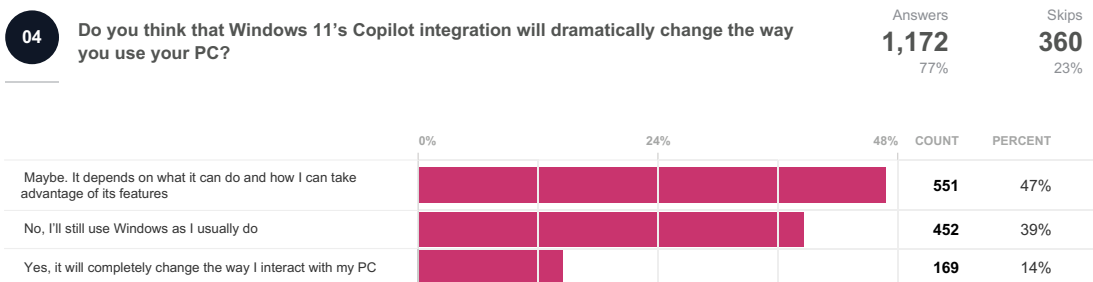

## Responses

05

What do you think are (or will be) the most common use scenarios when it comes to Windows 11's Copilot?

Answers  
931  
61%

Skips  
601  
39%

06

Would you be more likely to upgrade or migrate to Windows 11 knowing that it's the only operating system that supports Copilot?