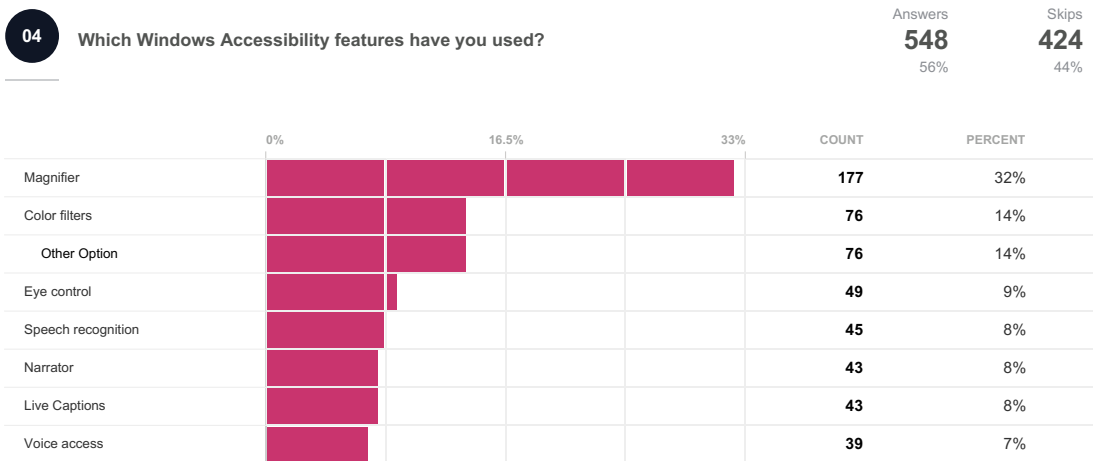

Windows Accessibility

Responses

05

How would you rate the overall effectiveness of Windows Accessibility features in meeting the needs of impaired users?

Answers
656
67%

Skips
316
33%

06

How often do you encounter bugs or issues while using Windows Accessibility features?

Answers
619
64%

Skips
353
36%