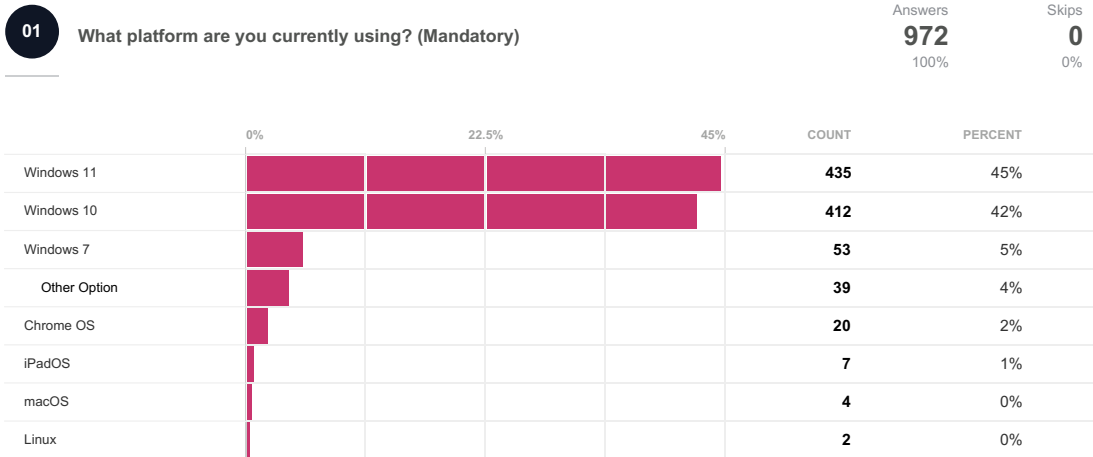

Windows Accessibility

Responses

05

How would you rate the overall effectiveness of Windows Accessibility features in meeting the needs of impaired users?

Answers
656
67%

Skips
316
33%

06

How often do you encounter bugs or issues while using Windows Accessibility features?

Answers
619
64%

Skips
353
36%