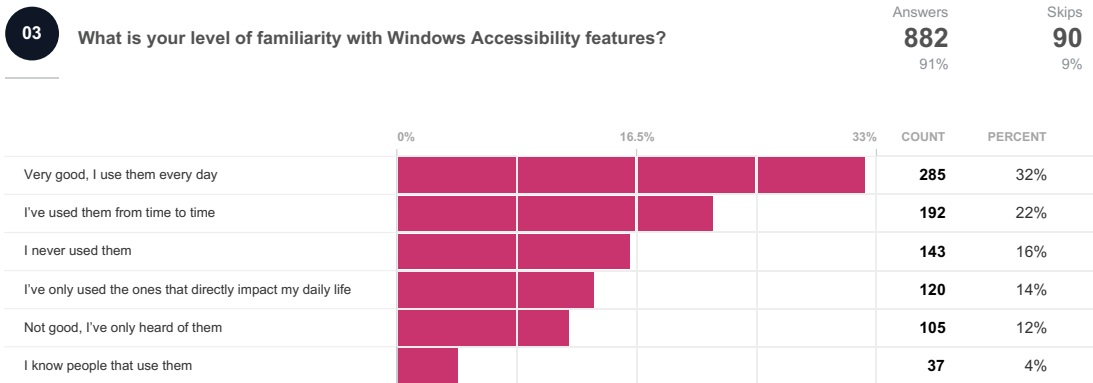

Windows Accessibility

Responses

05

How would you rate the overall effectiveness of Windows Accessibility features in meeting the needs of impaired users?

Answers
656
67%

Skips
316
33%

06

How often do you encounter bugs or issues while using Windows Accessibility features?