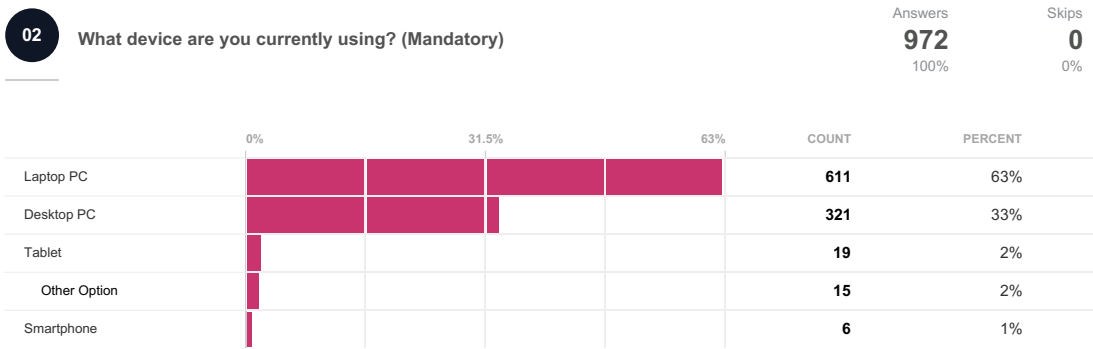

Windows Accessibility

Responses

05

How would you rate the overall effectiveness of Windows Accessibility features in meeting the needs of impaired users?

Answers
656
67%

Skips
316
33%

06

How often do you encounter bugs or issues while using Windows Accessibility features?

Answers
619
64%

Skips
353
36%