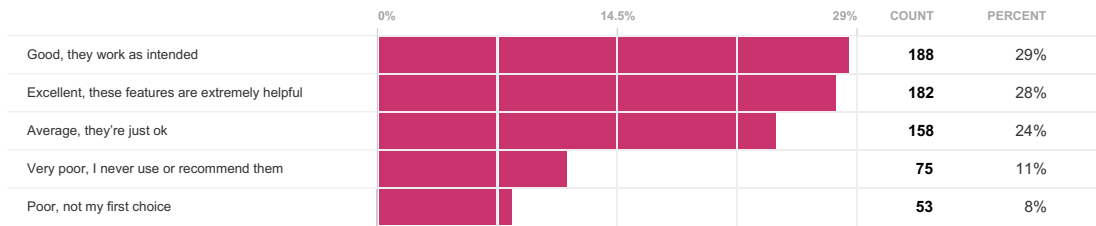

Windows Accessibility

Responses

05

How would you rate the overall effectiveness of Windows Accessibility features in meeting the needs of impaired users?

Answers
656
67%

Skips
316
33%

06

How often do you encounter bugs or issues while using Windows Accessibility features?